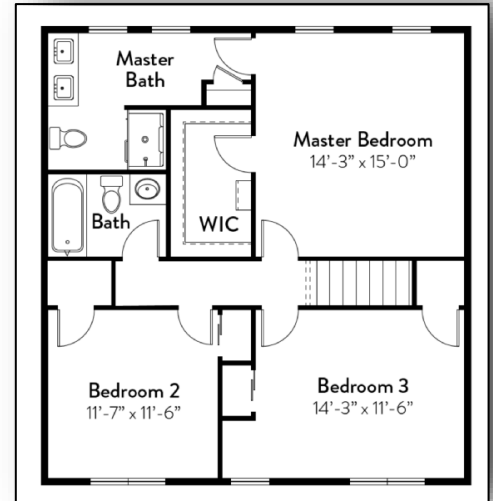

The Shelby Cottage

© 2018 American Colonial Homes LLC

From our 2-Story
Cottage
Collection

The Shelby Cottage

Features: 3BR, 2-½Ba | 1,820 SF

Width ← 42 → Depth † 38 ↓

DESIGN BY: American Colonial Homes

© 2018 American Colonial Homes LLC

THUMBNAIL PLAN • ACH-2018121