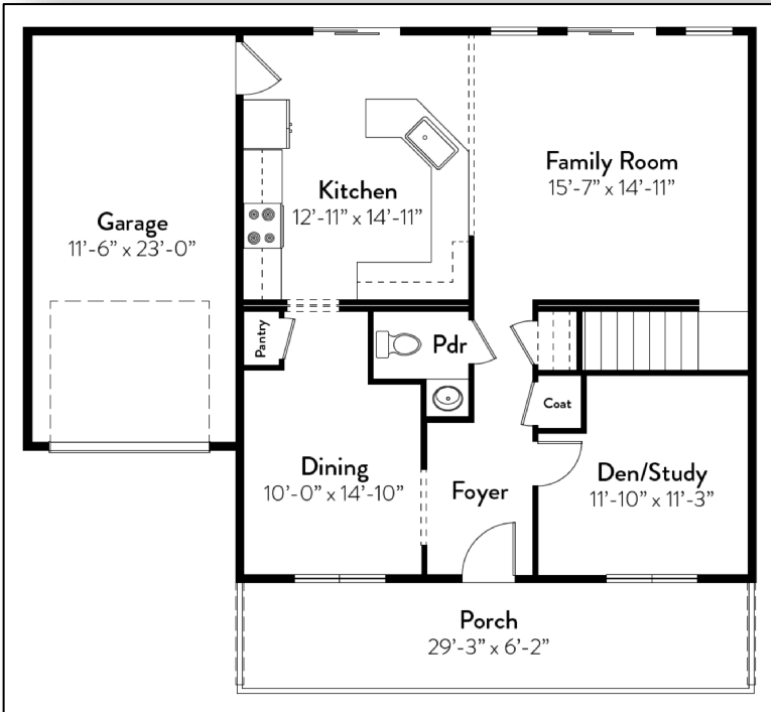

The Shelby Cottage

© 2018 American Colonial Homes LLC

From our 2-Story
Cottage
Collection

The Shelby Cottage

Features: 3BR, 2-½Ba | 1,820 SF

Width ← 42 → Depth † 38 ↓

DESIGN BY: American Colonial Homes

© 2018 American Colonial Homes LLC

THUMBNAIL PLAN • ACH-2018121