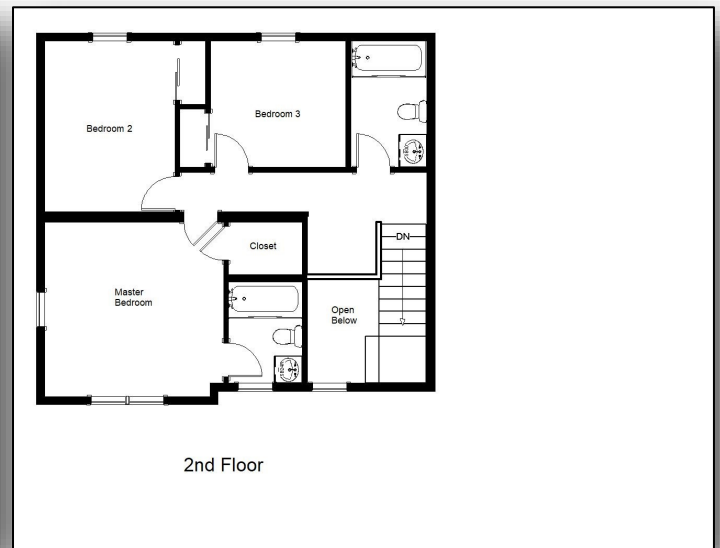

The Annabelle Cottage

2-Story

*From our
Cottage
Collection*

The Annabelle Cottage

Features: 3BR, 2-1/2Ba
Living Space: 1,458 SF
Footprint (Ft.): Width ← 44 → Depth ↑ 33 ↓

DESIGN BY: American Colonial Homes
© 2018 American Colonial Homes LLC

THUMBNAIL PLAN ♦ACH-2018120