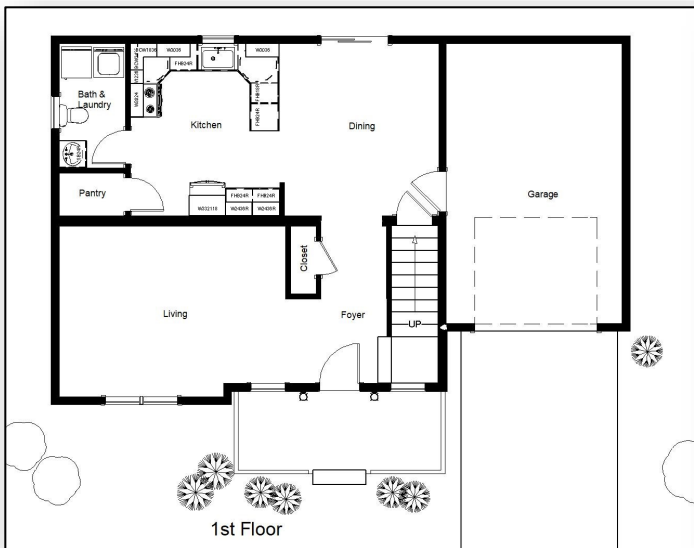

The Annabelle Cottage

2-Story

*From our
Cottage
Collection*

The Annabelle Cottage

Features: 3BR, 2-1/2Ba
Living Space: 1,458 SF
Footprint (Ft.): Width ← 44 → Depth ↑ 33 ↓

DESIGN BY: American Colonial Homes
© 2018 American Colonial Homes LLC

THUMBNAIL PLAN ♦ACH-2018120