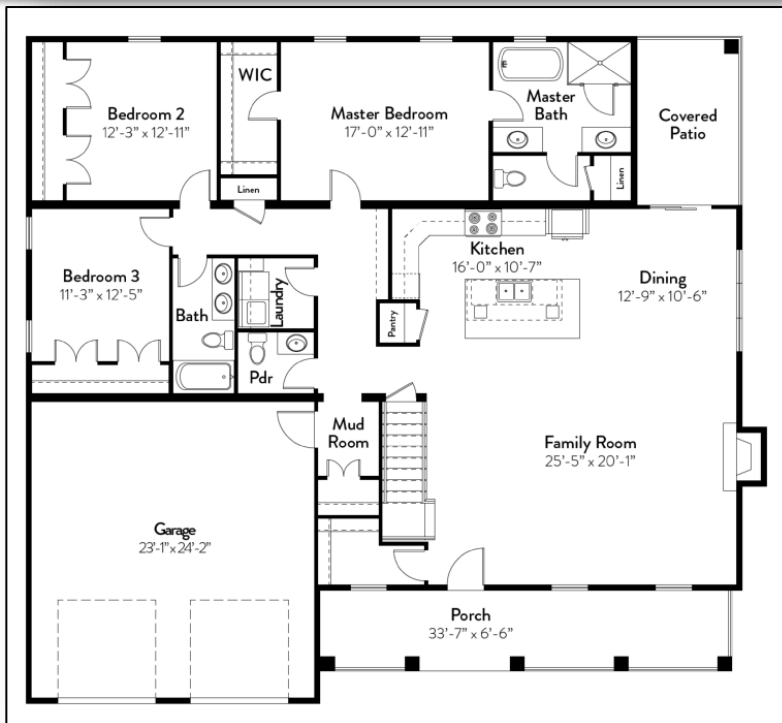

# The Leach Cape

From our  $1\frac{1}{2}$ -Story  
Cape  
Collection

## The Leach Cape

Features: 3BR, 2½Ba | 2,170 SF  
Width ← 61 → Depth † 55 ‡  
DESIGN BY: American Colonial Homes  
© 2018 American Colonial Homes LLC  
THUMBNAIL PLAN • ACH-2018102